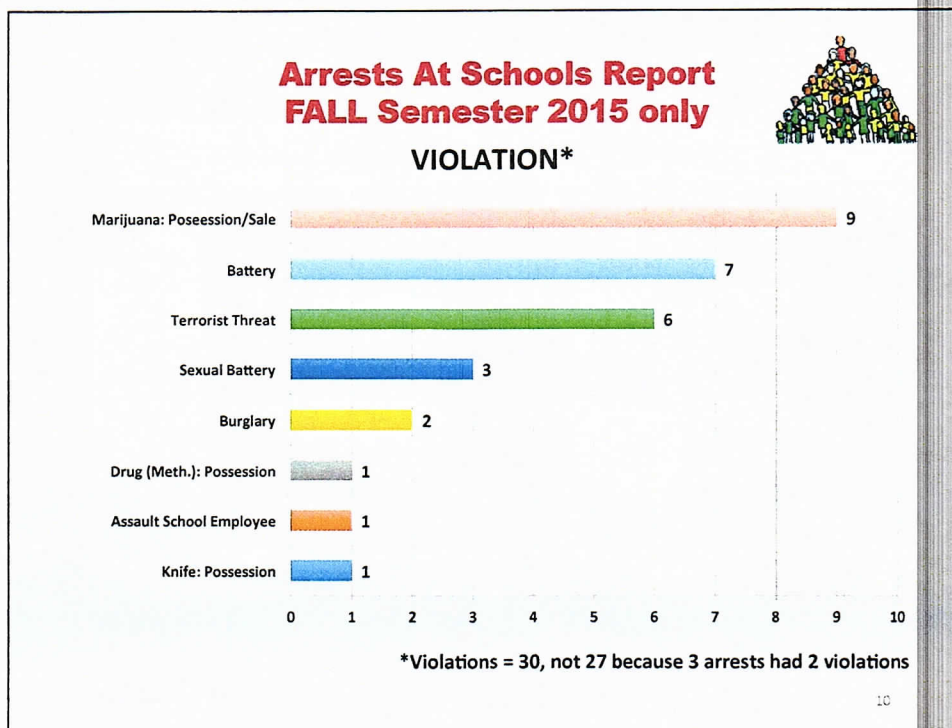

SUSPENSIONS ARE FALLING IN ALL DIVISIONS

Compare Percentage of Suspensions And of SFUSD Population (Fall 2015)

Behavior Action Triage (BAT) TEAM Members

Disrupt Disproportionality!

Support Sites!

BAT-TRACKERS