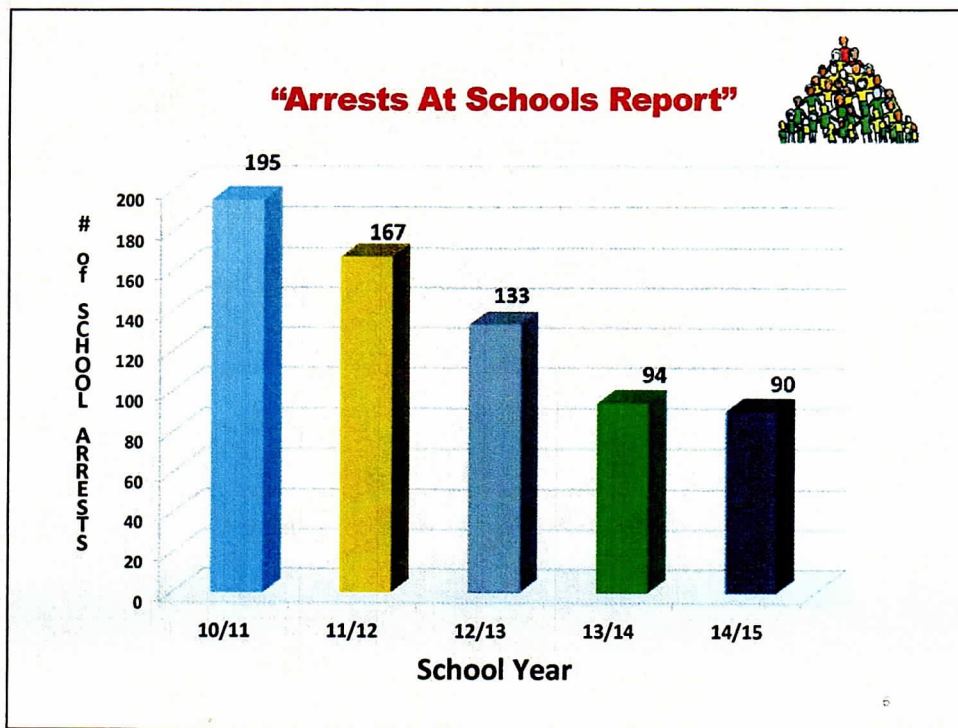

SUSPENSIONS ARE FALLING IN ALL DIVISIONS

Compare Percentage of Suspensions And of SFUSD Population (Fall 2015)

Behavior Action Triage (BAT) TEAM Members

Disrupt Disproportionality!

Support Sites!

BAT-TRACKERS