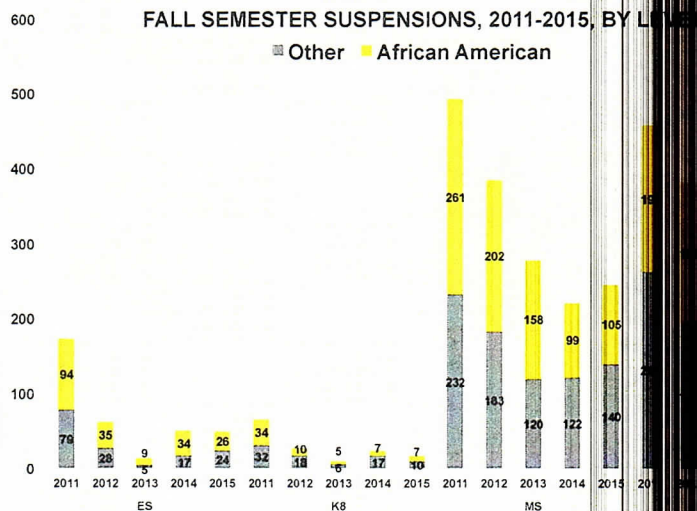

SUSPENSIONS ARE FALLING IN ALL DIVISIONS

Compare Percentage of Suspensions And of SFUSD Population (Fall 2015)

Behavior Action Triage (BAT) TEAM Members

Disrupt Disproportionality!

Support Sites!

BAT-TRACKERS