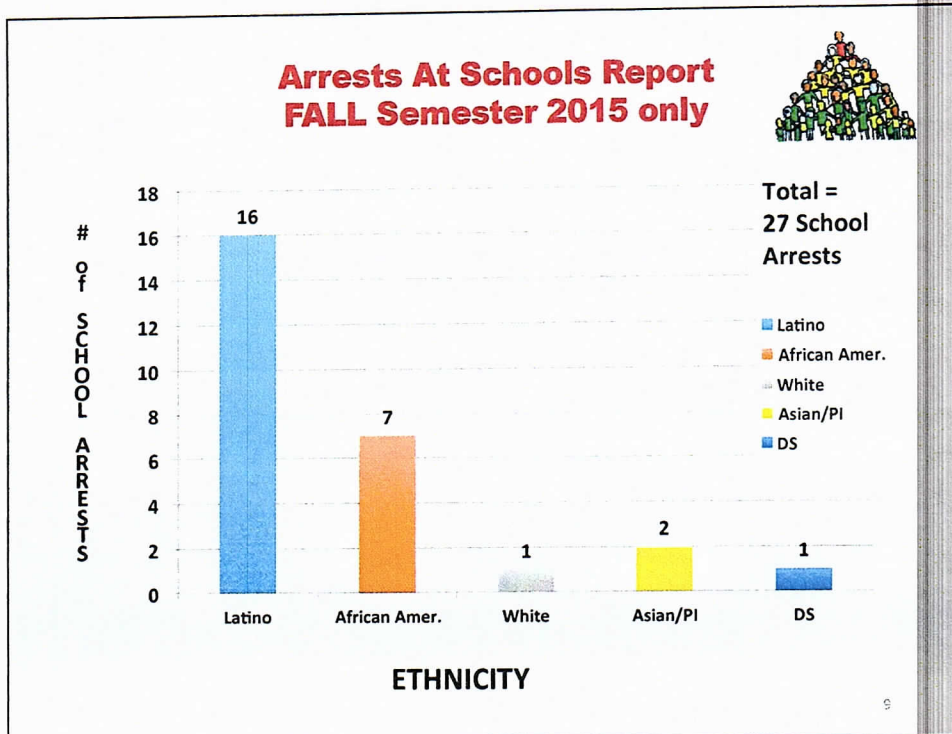

SUSPENSIONS ARE FALLING IN ALL DIVISIONS

Compare Percentage of Suspensions And of SFUSD Population (Fall 2015)

Behavior Action Triage (BAT) TEAM Members

Disrupt Disproportionality!

Support Sites!

BAT-TRACKERS